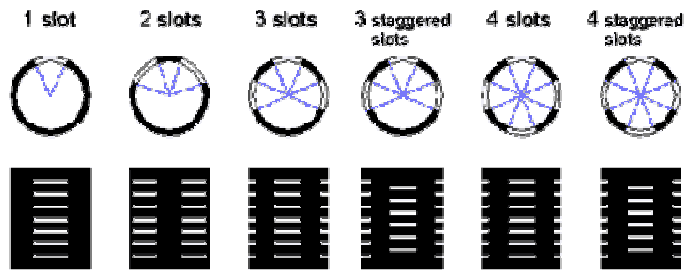

Landfill

Polyethylene Slotted Leachate Pipe

Electrofusion Fittings

Compression Fittings

Ballvalves with PE Stubs

Flexible Couplings, Tees, Elbows, Caps

Tel: 0871 200097

Fax: 0871 200098