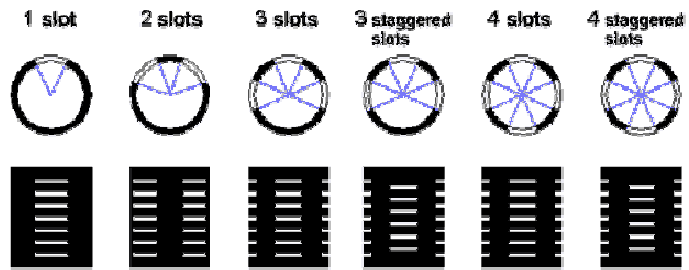

Landfill

Polyethylene Slotted Leachate Pipe

Electrofusion Fittings

Compression Fittings

Ballvalves with PE Stubs

Flexible Couplings, Tees, Elbows, Caps
T: 01268 583350 F: 01268 535656 e-mail: sales@egsutilities.co.uk